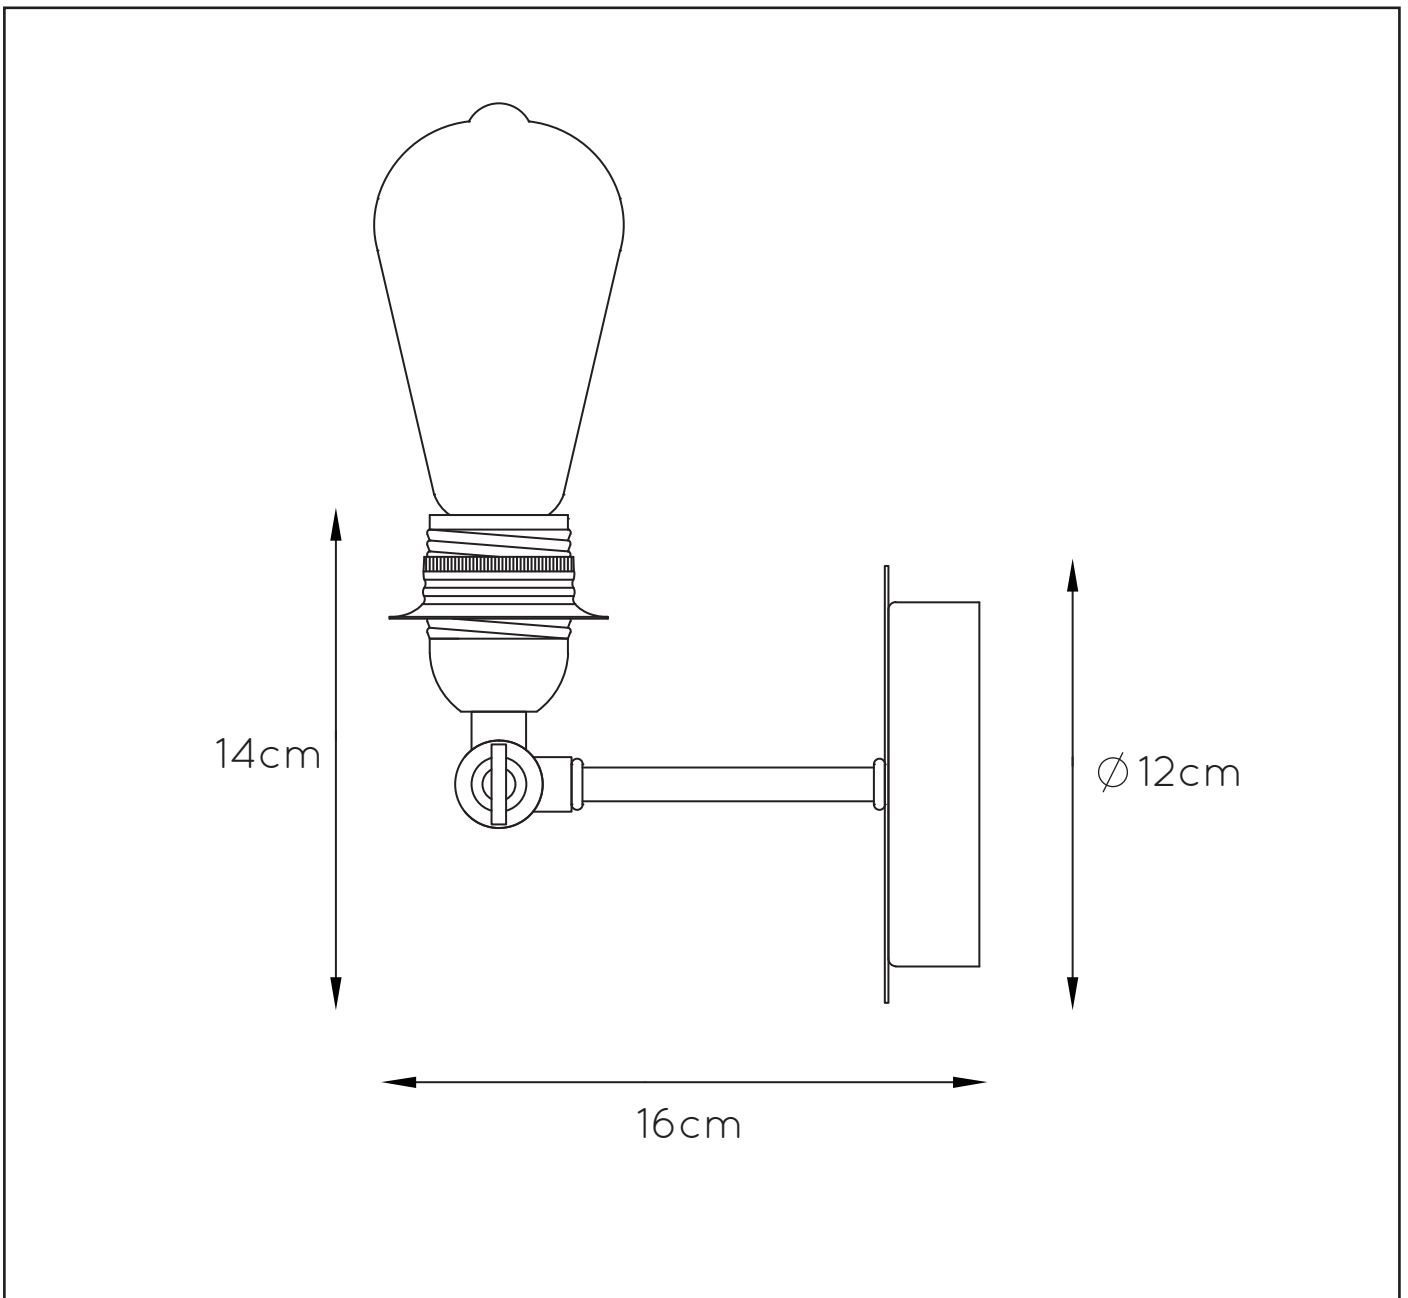

RETRO

Item number : 08223/01/17
EAN code : 5411212082695